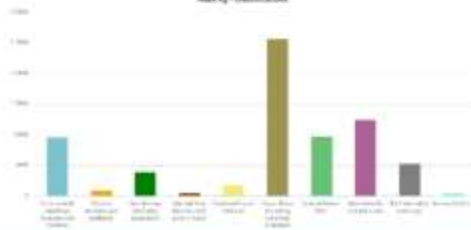

Max by - Classification