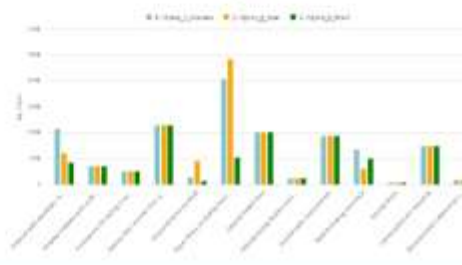

MONTRER LES IMPACTS POSITIFS

Spidergram grouped by Mat OI element breakdown